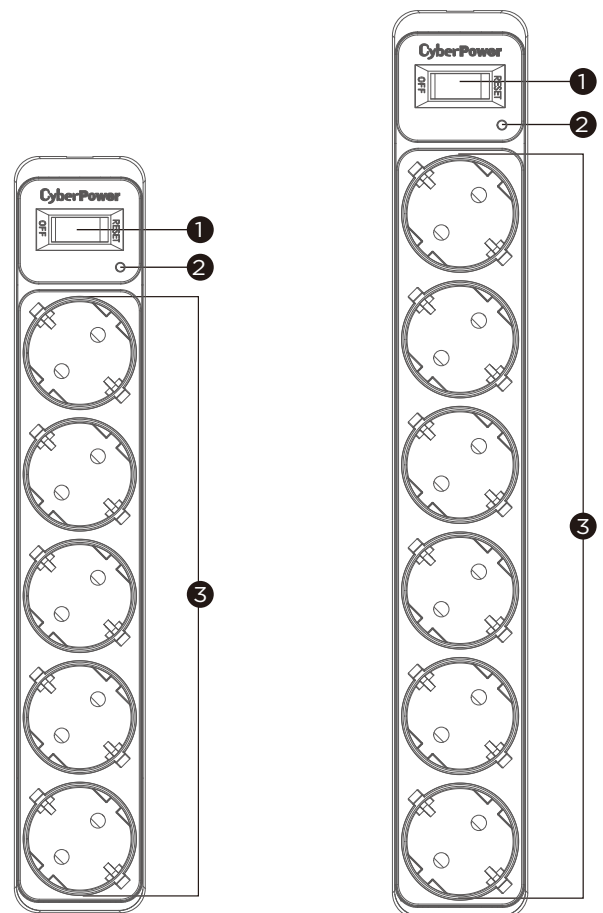

PRODUCT CALLOUTS

- 1 . ON/OFF Reset Control Switch and Circuit Breaker
- 2 . Surge Protected Indicator
- 3 . Standard Grounded Outlets

B0520SCO-DE

B0620SCO-DE

TECHNICAL SPECIFICATIONS

Model Name	B0520SCO-DE	B0620SCO-DE
Input		
Input Voltage Range (Vac)	200 - 250	200 - 250
Maximum Input Current (A)	10	10
Input Connector Type	Schuko	Schuko
Plug Style	Right Angle	Right Angle
Power Cord Length (m.)	1.8	1.8
Power On/Off Switch	Yes	Yes
Output		
Overload Protection	Circuit Breaker	Circuit Breaker
Over Current Protection (A)	10	10
Outlet(s) - Total	5	6
Outlet Type	Schuko x 5	Schuko x 6
Surge Protection & Filtering		
Surge Suppression (Joules)	350	350
Maximum Surge Voltage (V)	6000	6000
Maximum Surge Current (A)	7500	7500
Maximum Surge Current (L-N, L-G, N-G) (A)	Line to Neutral (L-N):7500	Line to Neutral (L-N):7500
Clamping Voltage (L-N, L-G, N-G) (V)	Line to Neutral (L-N):1200	Line to Neutral (L-N):1200
Response Time (ns)	< 1	< 1
Physical		
Form Factor	Strip	Strip
Keyhole Mounting Slots	Yes	Yes
Safety Shutter	Yes	Yes
Physical Size		
Dimensions (WxHxD) (mm.)	49 x 280 x 41.5	49 x 325 x 41.5
Environmental		
Operating Temperature (°C)	0 - 35	0 - 35
Operating Relative Humidity (Non-condensing) (%)	0 - 95	0 - 95
Certifications		
Certifications*	CE	CE
RoHS	Yes	Yes