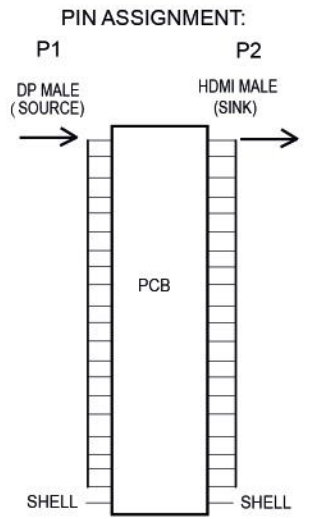

PACKING DRAW

NOTE:

1. Electrical properties:
 1. ALL COMPONENTS ARE RoHS COMPLIANT.
 2. 100% OPEN AND SHORT TEST.
 3. CONDUCTOR RESISTANCE: 3 OHMS
 4. INSULATION RESISTANCE: 10 MEGOHMS.
 5. HI-POT: DC200V/0.01S
 6. PO TEST 4K*2K 30Hz PASS 1080P PASS
2. ROHS 2.0 and REACH

MODEL LIST

Model	Code	Length
DP-HDMI1	4014619246830	1000mm
DP-HDMI	4014619300297	2000mm
DP-HDMI3	4014619246847	3000mm
DP-HDMI5	4014619246854	5000mm

MATERIAL LIST

⑦	PACKAGE	GOOD CONNECTIONS ZIP BAG	1
⑥	PRINTING	DisplayPort Cable AWM STYLE 20276 80C 30V VW-1	
⑤	CABLE	(7/0.10BC*1P+7/0.10BC+ AM)* 5PCS+7/0.12BC*4C+AM+7/0.12BC+128/0.12 AL-MG+PVC, OD: 7.3±0.1mm, COLOR: BLACK	L
④	OUTER MOLD	BLACK PVC	1
③	OUTER MOLD	BLACK ABS	1
②	CONNECTOR	HDMI MALE, GOLD PLATED PIN, GOLD PLATED SHELL	1
①	CONNECTOR	DisplayPort MALE, GOLD PLATED PIN, GOLD PLATED SHELL	1
No.	PART NAME	DESCRIPTION	QTY

DRAW No.	NAME	DP MALE TO HDMI 1.4B MALE CABLE
CUSTOMER	MAPE	TOLERANCE
MODEL No.		X. ±1.00 X.X ±0.50
APPROVE BY	CHECK BY	DATE
KH	GR	15.02.2017
		SCALE
		MM
		PAGE
		1/1