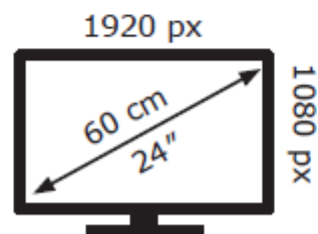

ENERG

LG Electronics

24BN650Y

19 kWh/1000h

2019/2013